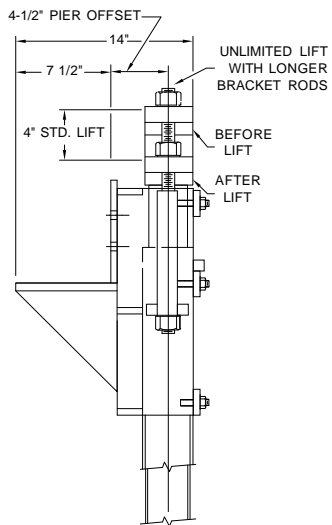

Model 350EP2 Details

Model 350-EP2 - 2" Eccentric Utility Bracket Details

Model 350-EP2 - 2" Eccentric Utility Bracket Application Drawing