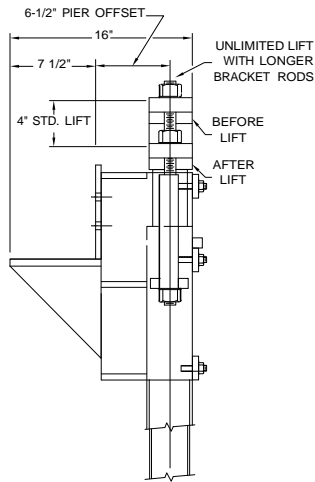

## Model 350EP4 Details

Model 350-EP4 - 4" Eccentric Utility Bracket Details

Model 350-EP4 - 4" Eccentric Utility Bracket Application Drawing