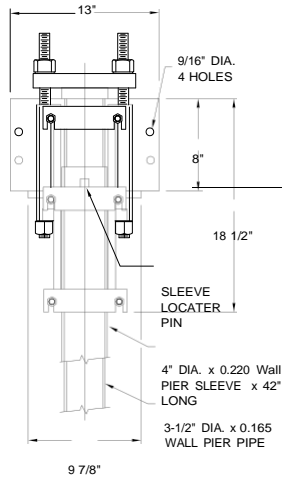

## Model 350EP4 Details

Model 350-EP4 - 4" Eccentric Utility Bracket Details

Model 350-EP4 - 4" Eccentric Utility Bracket Application Drawing