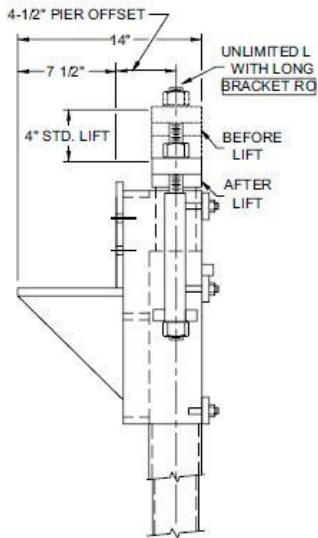

Model 350MP Details

Model 350-MP2 Micro Pile Bracket Details

Model 350-MP2 – Typical Micro Pile Application Drawing