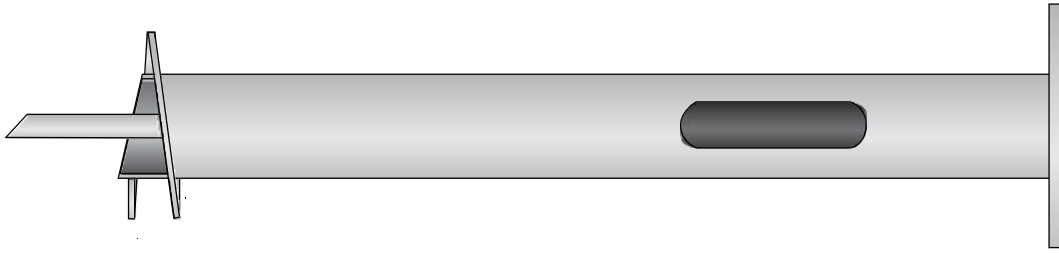

LP-S-400-60-12 - Light Pole Foundations

Products Specifications

Product Type	Lighting Foundation
Foundation Diameter	4" OD (101.6 mm)
Foundation Length	60" (1524 mm)
Base Plate Shape	Square
Bolt Hole Type	Slotted
Bolt Circle/Slot Dimensions	6" (152.4 mm) - 14" (355.6 mm)
Number of Bolt Holes/Slots	4 Slots
Cableway Distance From Base	18" (457.2 mm)
Cableway Length	3" (76.2 mm)
Cableway Width	1-1/2" (38.1 mm)
Hardware Included	Yes
Bolt Diameter	3/4" (19.05 mm)
Bolt Length	3.5" (88.9 mm)
Bolt Type	Carriage Bolt
Nuts	Yes
Retaining Washer	Yes
Base Plate Thickness	3/4" (19.05 mm)
Base Plate Dimensions	13" (330.2 mm) x 13" (330.2 mm)
Center Hole Dimension	6.06" (153.9 mm)
Helix Diameter	12" (305 mm)
Coating	Hot-Dip Galvanized
Standard Package	1
Standard Package Unit	Each
Weight/Ea.	89 lbs

Notes: Lighting Foundation 6.63" Diameter x 60" Long

Certified Installers/Exclusive Dealers - CA, NV, AZ