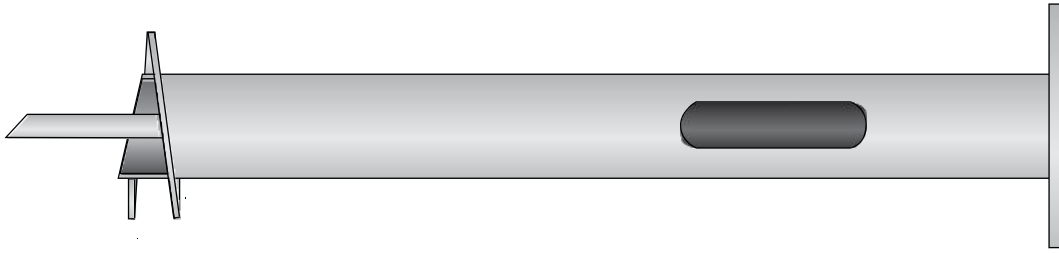

LP-S-663-60-12 - Light Pole Foundations

Products Specifications

Product Type	Lighting Foundation
Foundation Diameter	6.63" (168 mm)
Foundation Length	60" (1524 mm)
Base Plate Shape	Square
Bolt Hole Type	Slotted
Bolt Circle/Slot Dimensions	9" (229 mm) - 15" (381 mm)
Number of Bolt Holes/Slots	4 Slots
Hardware Included	Yes
Bolt Type	Carriage Bolt
Nuts	Yes
Retaining Washer	Yes
Base Plate Thickness	1" (25.4 mm)
Base Plate Dimensions Center	15.75" (400 mm) x 15.75" (400 mm)
Hole Dimension	6.06" (153.9 mm)
Helix Diameter	12" (305 mm)
Coating	Hot-Dip Galvanized
Standard Package	1
Standard Package Unit	Each
Weight/Ea.	192 lbs

Notes: Lighting Foundation 6.63" Diameter x 60" Long

Certified Installers/Exclusive Dealers - CA, NV, AZ