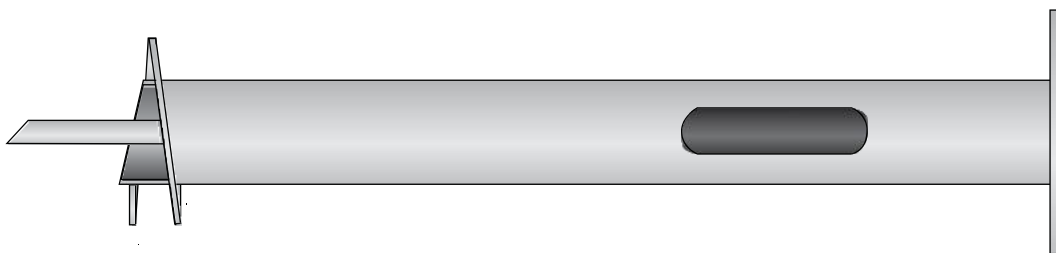

## LP-S-663-84-14 - Light Pole Foundations

### Products Specifications

Product Type	Lighting Foundation
Foundation Diameter	6.63" (168 mm)
Foundation Length	84" (2134 mm)
Base Plate Shape	Square
Bolt Hole Type	Slotted
Bolt Circle/Slot Dimensions	9" (229 mm) - 15" (381 mm)
Number of Bolt Holes/Slots	4 Slots
Hardware Included	Yes
Bolt Type	Carriage Bolt
Nuts	Yes
Retaining Washer	Yes
Base Plate Thickness	1" (25.4 mm)
Base Plate Dimensions	15.75" (400 mm) x 15.75" (400 mm)
Center Hole Dimension	6.687" (153.9 mm)
Helix Diameter	14" (356 mm)
Coating	Hot-Dip Galvanized
Standard Package	1
Standard Package Unit	Each
Weight/Ea.	218 lbs

**Notes:** Lighting Foundation 6.63" Diameter x 84" Long

Certified Installers/Exclusive Dealers - CA, NV, AZ