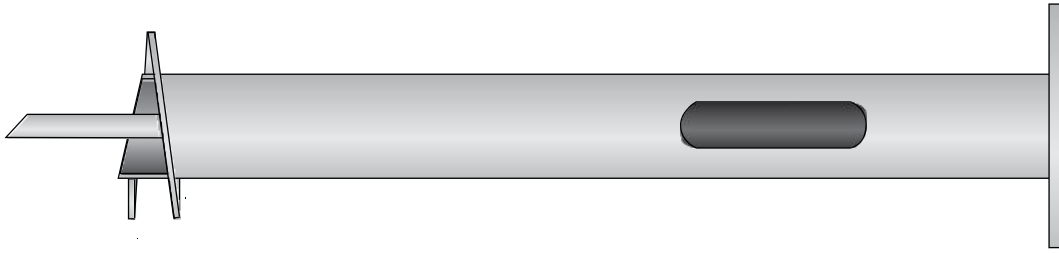

LP-S-863-60-14 - Light Pole Foundations

Product Specifications

Product Type	Lighting Foundation
Foundation Diameter	8.63" (219.2 mm)
Foundation Length	60" (2134 mm)
Base Plate Shape	Square
Bolt Hole Type	Slotted
Bolt Circle/Slot Dimensions	9" (229 mm) - 15" (381 mm)
Number of Bolt Holes/Slots	4 Slots
Hardware Included	Yes
Bolt Type	Carriage Bolt
Nuts	Yes
Retaining Washer	Yes
Base Plate Thickness	1" (25.4 mm)
Base Plate Dimensions	15.75" (400 mm) x 15.75" (400 mm)
Center Hole Dimension	8.687" (220.7 mm)
Helix Diameter	14" (356 mm)
Coating	Hot-Dip Galvanized
Standard Package	1
Standard Package Unit	Each
Weight/Ea.	290 lbs

Notes: Lighting Foundation 8.63" Diameter x 60" Long

Certified Installers/Exclusive Dealers - CA, NV, AZ