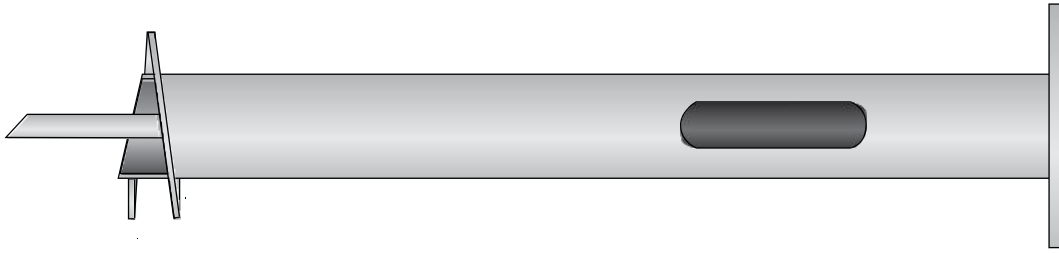

## LP-S-863-84-14 - Light Pole Foundations

### Product Specifications

Product Type	Lighting Foundation
Foundation Diameter	8.63" (219.2 mm)
Foundation Length	84" (2134 mm)
Base Plate Shape	Square
Bolt Hole Type	Slotted
Bolt Circle/Slot Dimensions	9" (229 mm) - 15" (381 mm)
Number of Bolt Holes/Slots	4 Slots
Hardware Included	Yes
Bolt Type	Carriage Bolt
Nuts	Yes
Retaining Washer	Yes
Base Plate Thickness	1" (25.4 mm)
Base Plate Dimensions	15.75" (400 mm) x 15.75" (400 mm)
Center Hole Dimension	8.687" (220.7 mm)
Helix Diameter	14" (356 mm)
Coating	Hot-Dip Galvanized
Standard Package	1
Standard Package Unit	Each
Weight/Ea.	290 lbs

**Notes:** Lighting Foundation 8.63" Diameter x 84" Long

Certified Installers/Exclusive Dealers - CA, NV, AZ