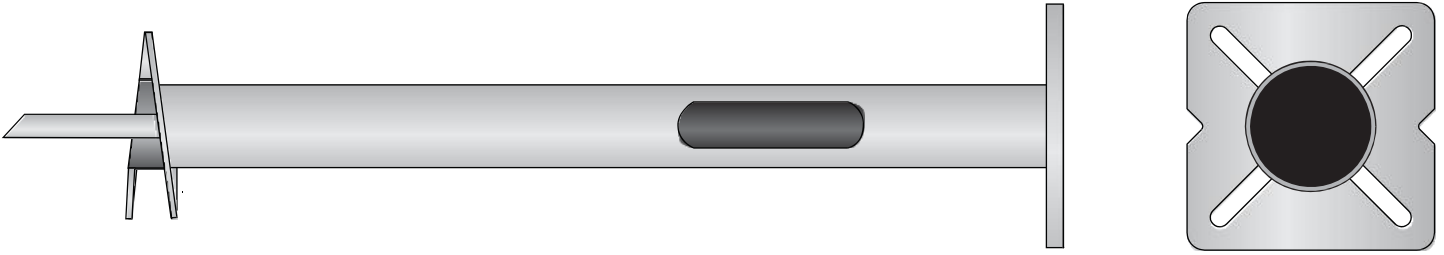

LPS-1075-120-14 - Light Pole Foundations

Products Specifications

Product Type	Lighting Foundation
Foundation Diameter	10.75" (273.05 mm)
Foundation Length	120" (3048 mm)
Base Plate Shape	Square
Bolt Hole Type	Slotted
Bolt Circle/Slot Dimensions	9" (229 mm) - 15" (381 mm)
Number of Bolt Holes/Slots	4 Slots
Cableway Distance From Base	12" (305 mm)
Cableway Length	12" (305 mm)
Cableway Width	2-5/8" (66.67 mm)
Hardware Included	Yes
Bolt Diameter	1" (25.4 mm)
Bolt Length	4" (102 mm)
Bolt Type	Carriage Bolt
Nuts	Yes
Retaining Washer	Yes
Base Plate Thickness	1" (25.4 mm)
Base Plate Dimensions	15.75" (400 mm) x 15.75" (400 mm)
Center Hole Dimension	8.687" (220.7 mm)
Helix Diameter	14" (356 mm)
Coating	Hot-Dip Galvanized
Standard Package	1
Standard Package Unit	Each
Weight/Ea..	360 lbs

Notes: Lighting Foundation 10.75" Diameter x 120" Long

Certified Installers/Exclusive Dealers - CA, NV, AZ